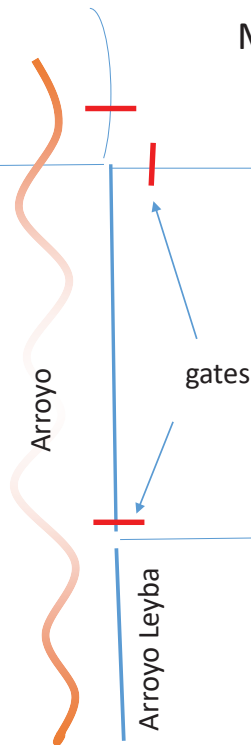

Map to MRGCD Pena Blanca Property

From Albuquerque

I25 North to
Route 22 (Santo
Domingo) Exit, west
Take Route 22 toward
Pena Blanca
Turn Left on Arroyo
Leyba Road
Drive to the gate at the
end of the road.

Parking

Staging

From Santa Fe

I25 South to Hwy 16 (Cochiti) Exit
Turn Left on Route 22.
Turn Right on Arroyo Leyba Road
Drive to the Gate at the end of
the road

Romero's Store

Route 22